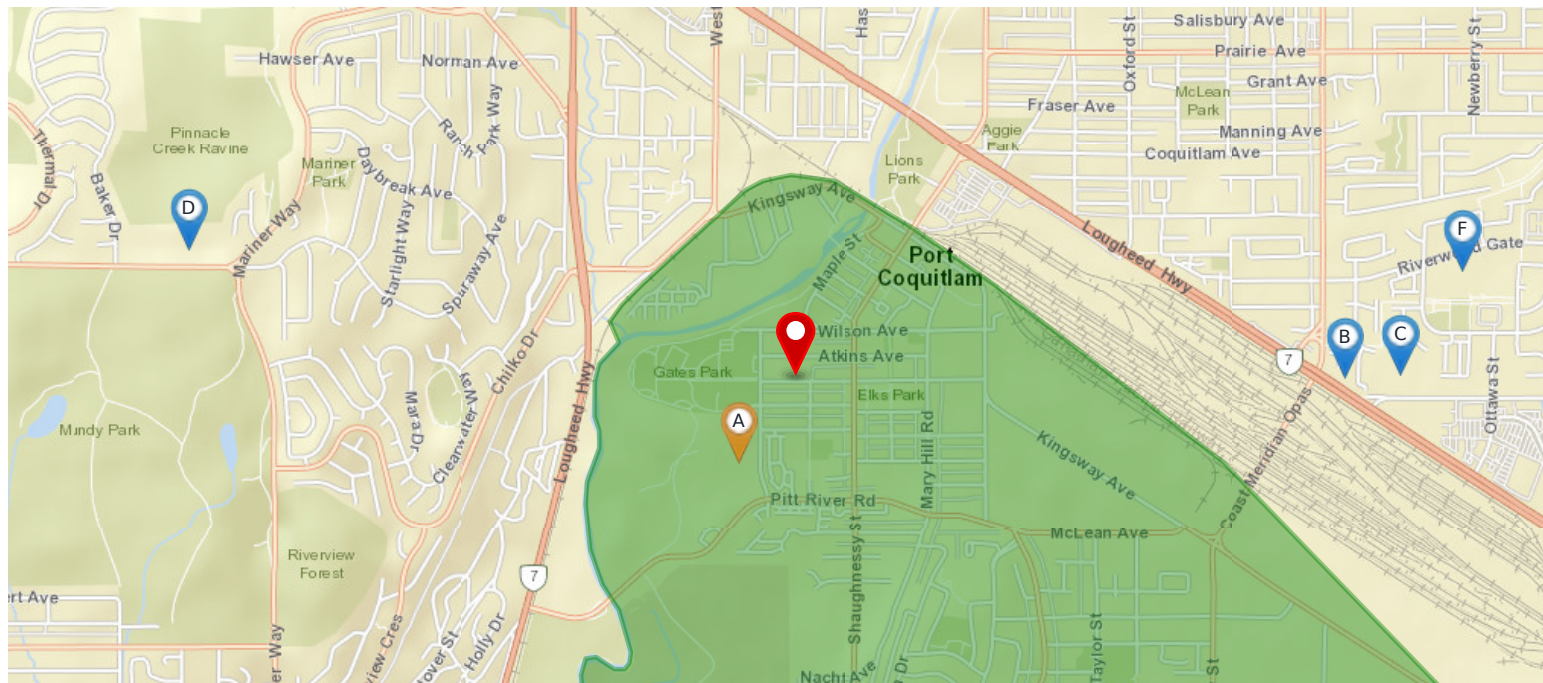

Nearby Secondary Schools

Legend: Subject Property Catchment School Other Schools

Secondary School Catchment: **Riverside Secondary School** -

School's Name	Grades Covered	2017-2018 Rating	5-year Average Rating	2017-2018 Rank	5-year Average Rank	City	Special Notes/Programs	Walking Time	Distance	Driving Time	Transit Time
A Riverside	9 - 12	5	6.2	187/253	112/246	Port Coquitlam	French Immersion; AP Program	7 mins	0.6 km	2 mins	7 mins
B Hope Lutheran	8 - 12	n/a	n/a	n/a	n/a	Port Coquitlam	Catholic Independent School	39 mins	3.1 km	11 mins	16 mins
C Archbishop Carney	8 - 12	6.8	7.7	77/253	28/246	Port Coquitlam	Catholic Independent School; AP Program	44 mins	3.5 km	9 mins	20 mins
D Dr. Charles Best	9 - 12	7.5	7.6	37/253	34/246	Coquitlam	French Immersion; AP Program	1 hour 4 mins	4.4 km	11 mins	28 mins
E Pionniers	8 - 12	5.7	5.5	541/955	508/805	Port Coquitlam	Private Independent School; French Immersion; IB Program (MYP & DP)	40 mins	3.2 km	8 mins	21 mins
F Terry Fox	9 - 12	4.9	4.6	709/955	693/805	Port Coquitlam	AP Program	46 mins	3.7 km	8 mins	19 mins