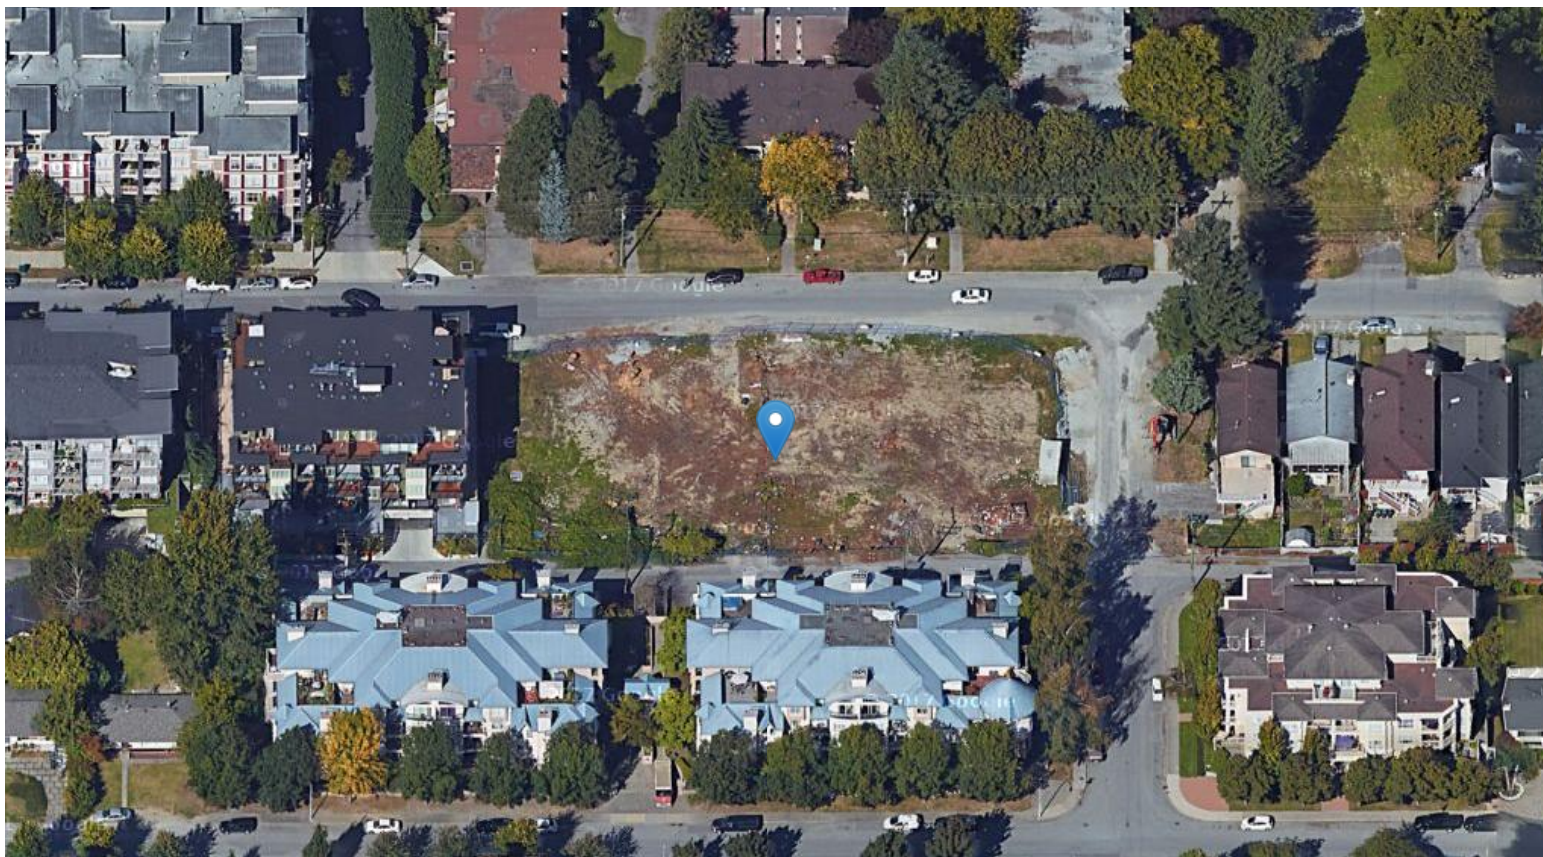

PROPERTY REPORT

2436 KELLY AV
Port Coquitlam BC
V3C 1Y4
Canada

PID: 030-821-258

DECEMBER 5, 2019

Katayoon Webb PREC*
RE/MAX Crest Realty
Vancouver
P: +1604-315-8715
katayoonwebb@remax.net

Nearest Schools with Ranking

Walkscore

2436 KELLY AV Port Coquitlam, V3C 1Y4

Somewhat Walkable

Some errands can be accomplished on foot

Good Transit

Many nearby public transportation options

Very Bikeable

Biking is convenient for most trips