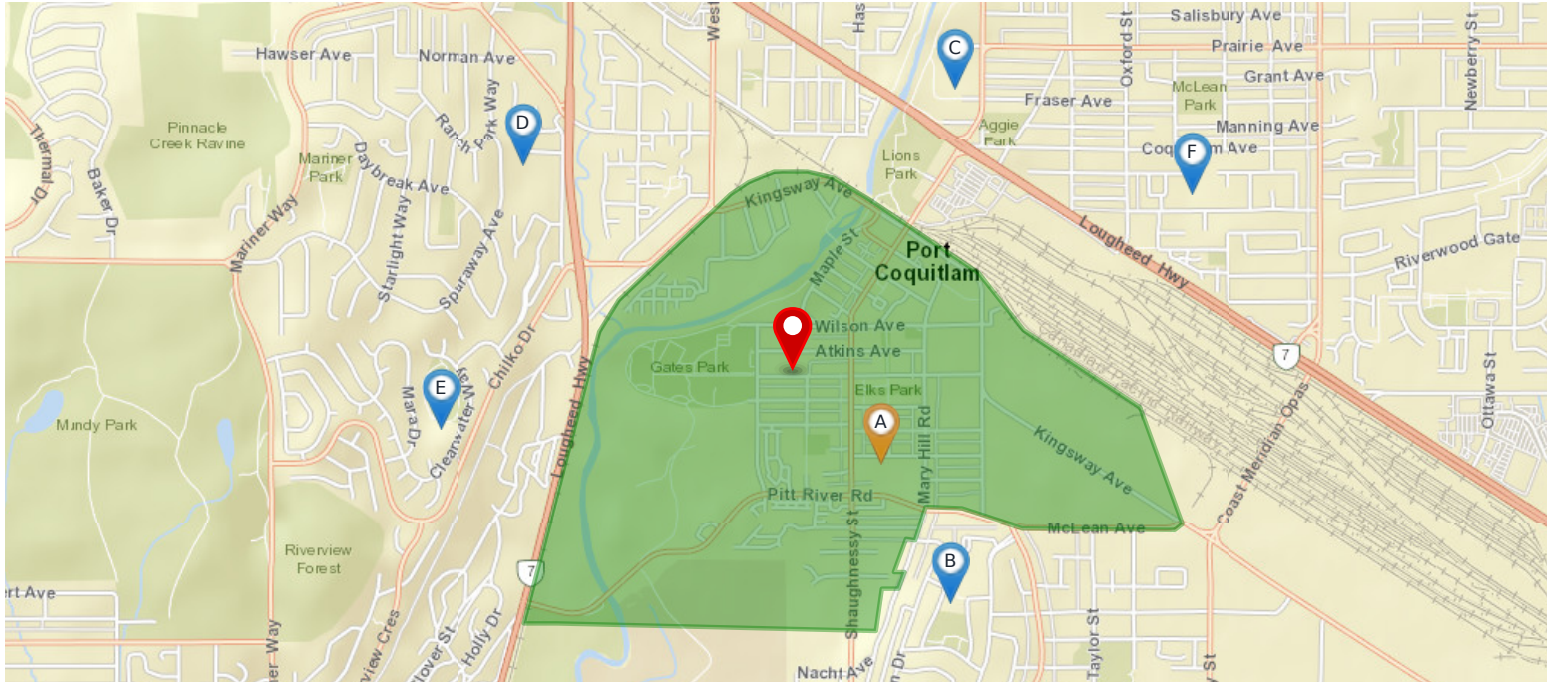

Nearby Elementary Schools

Legend: Subject Property Catchment School Other Schools

Elementary School Catchment: **Central Community Elementary School** -

School's Name	Grades Covered	2017-2018 Rating	5-year Average Rating	2017-2018 Rank	5-year Average Rank	City	Special Notes/Programs	Walking Time	Distance	Driving Time	Transit Time
A Central	K - 5	4.5	3.6	771/955	778/805	Port Coquitlam	StrongStart	10 mins	0.8 km	3 mins	10 mins
B Mary Hill	K - 5	5.9	5.5	482/955	508/805	Port Coquitlam	Early French Immersion	21 mins	1.6 km	4 mins	13 mins
C Our Lady Of The Assumption	K - 7	9.3	8.9	41/955	47/805	Port Coquitlam	Catholic Independent School	22 mins	1.7 km	6 mins	22 mins
D Meadowbrook	K - 5	n/a	n/a	n/a	n/a	Coquitlam	StrongStart	39 mins	3.0 km	7 mins	22 mins
E Riverview Park	K - 5	7.4	7	170/955	196/805	Coquitlam	StrongStart	49 mins	3.6 km	8 mins	38 mins
F James Park	K - 5	4.7	4.6	747/955	693/805	Port Coquitlam	Montessori; StrongStart	30 mins	2.4 km	7 mins	15 mins

Walkscore

2436 KELLY AV Port Coquitlam, V3C 1Y4

Somewhat Walkable

Some errands can be accomplished on foot

Good Transit

Many nearby public transportation options

Very Bikeable

Biking is convenient for most trips

The Walk Score here is 69 out of 100 based on these categories. [View a map](#) of what's nearby.

Get scores for your address