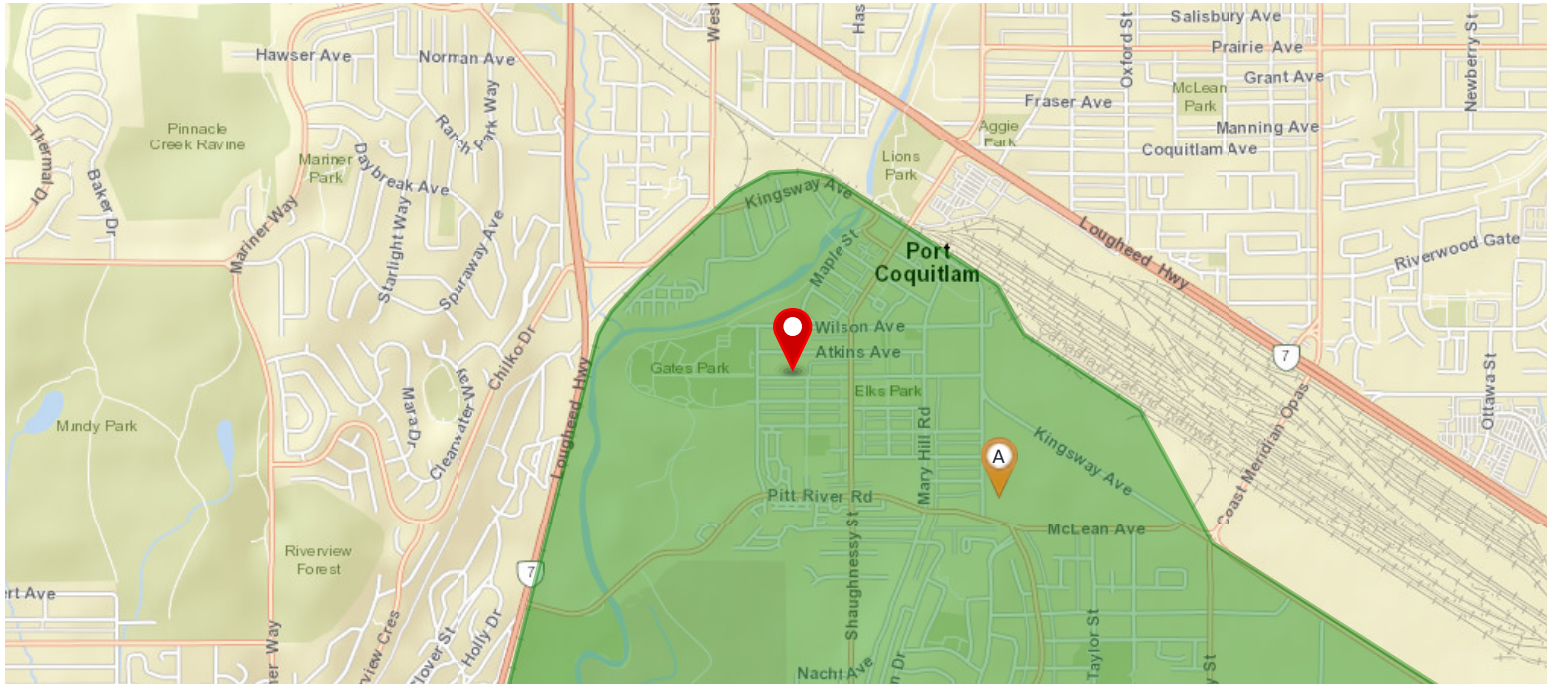

Nearby Middle Schools

Legend: Subject Property Catchment School Other Schools

Middle School Catchment: Pitt River Middle School -

School's Name	Grades Covered	2017-2018 Rating	5-year Average Rating	2017-2018 Rank	5-year Average Rank	City	Special Notes/Programs	Walking Time	Distance	Driving Time	Transit Time
A Pitt River Middle	6 - 8	n/a	n/a	n/a	n/a	Port Coquitlam	Middle French Immersion	16 mins	1.3 km	4 mins	16 mins
B Kwayhquitlum Middle	6 - 8	n/a	n/a	n/a	n/a	Port Coquitlam	Middle French Immersion	30 mins	2.3 km	8 mins	30 mins
C Maple Creek Middle	6 - 8	n/a	n/a	n/a	n/a	Port Coquitlam	Middle French Immersion	36 mins	2.8 km	9 mins	26 mins
D Citadel Heights Middle	6 - 8	n/a	n/a	n/a	n/a	Port Coquitlam		44 mins	3.4 km	6 mins	15 mins
E Minnehada Middle	6 - 8	n/a	n/a	n/a	n/a	Port Coquitlam		47 mins	3.7 km	10 mins	17 mins
F Scott Creek Middle	6 - 8	n/a	n/a	n/a	n/a	Coquitlam		1 hour 5 mins	5.0 km	13 mins	34 mins