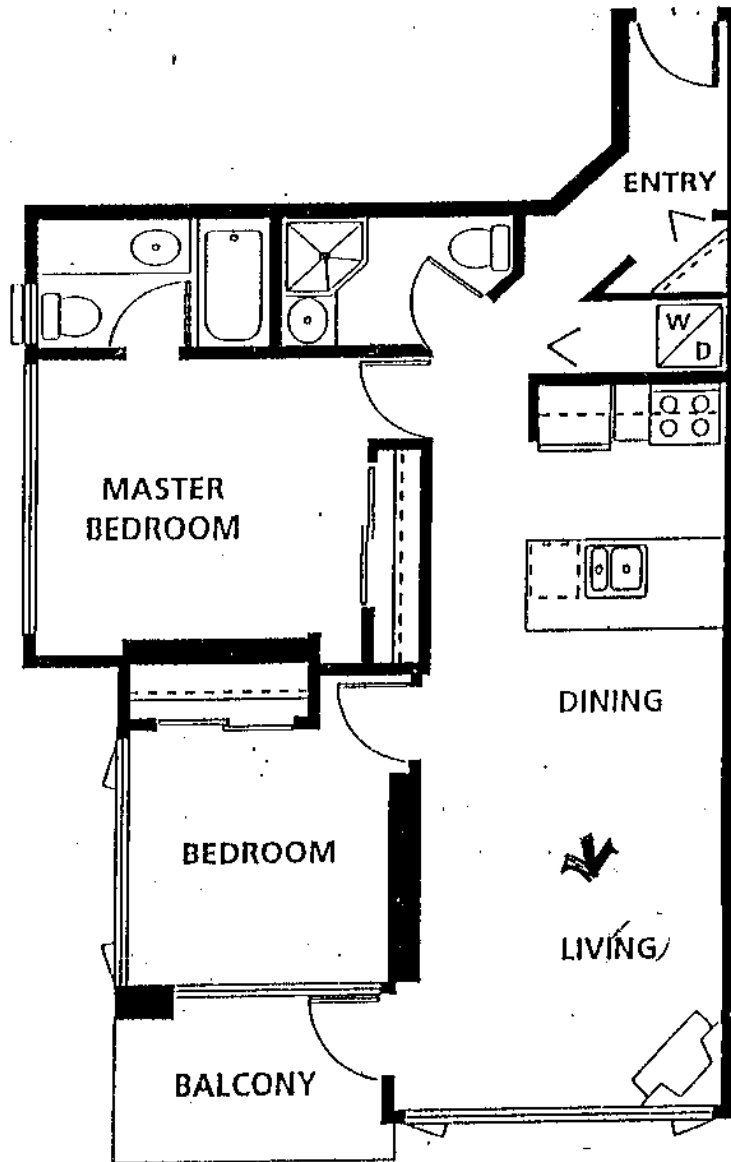

THE RIVER DANCE

Unit F

2 BEDROOMS 2 BATHROOMS
791 SQ.FT PLUS BALCONY

WEST TOWER

EAST TOWER

N

FRASER RIVER

Units 207, 307, 507, 607, 707, 807, 907, 1007, 1107