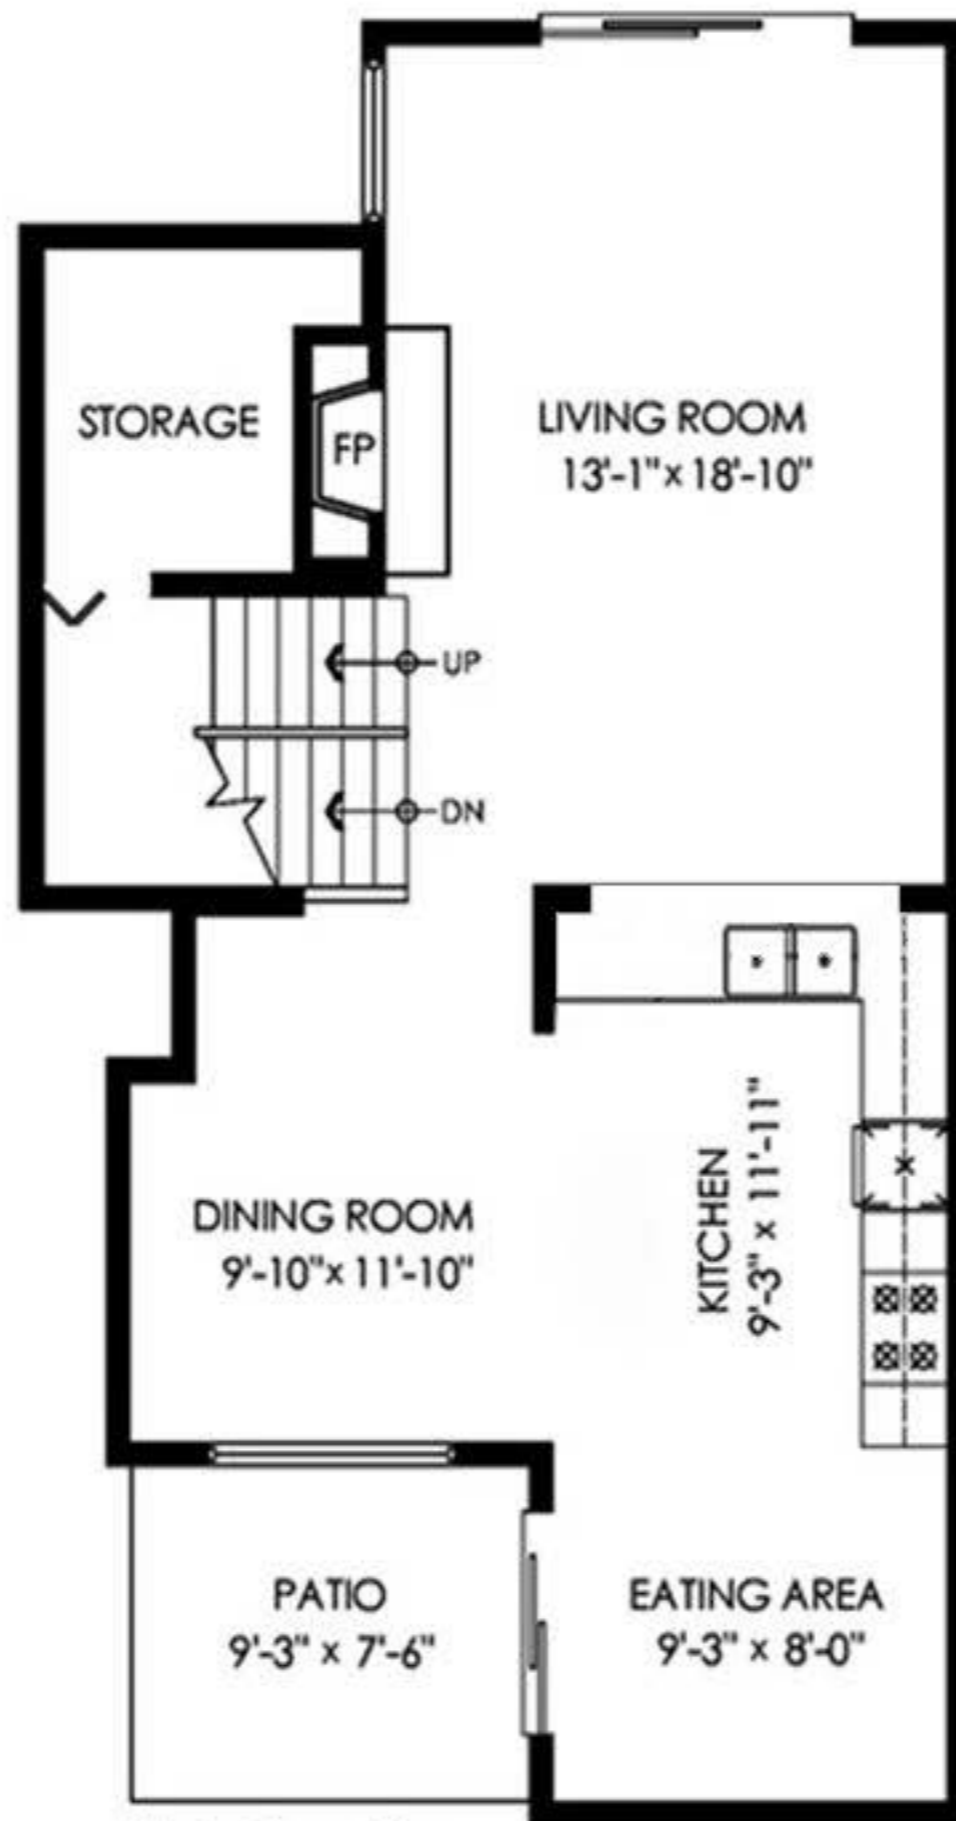

**Upper Floor Plan**

Floor Area: 749 sq.ft.  
Ceiling Height: 8'

**Main Floor Plan**

Floor Area: 666 sq.ft.  
Ceiling Height: 8'  
Storage Area: 62 sq.ft.

**Lower Floor Plan**

Floor Area: 404 sq.ft.  
Ceiling Height: 7'