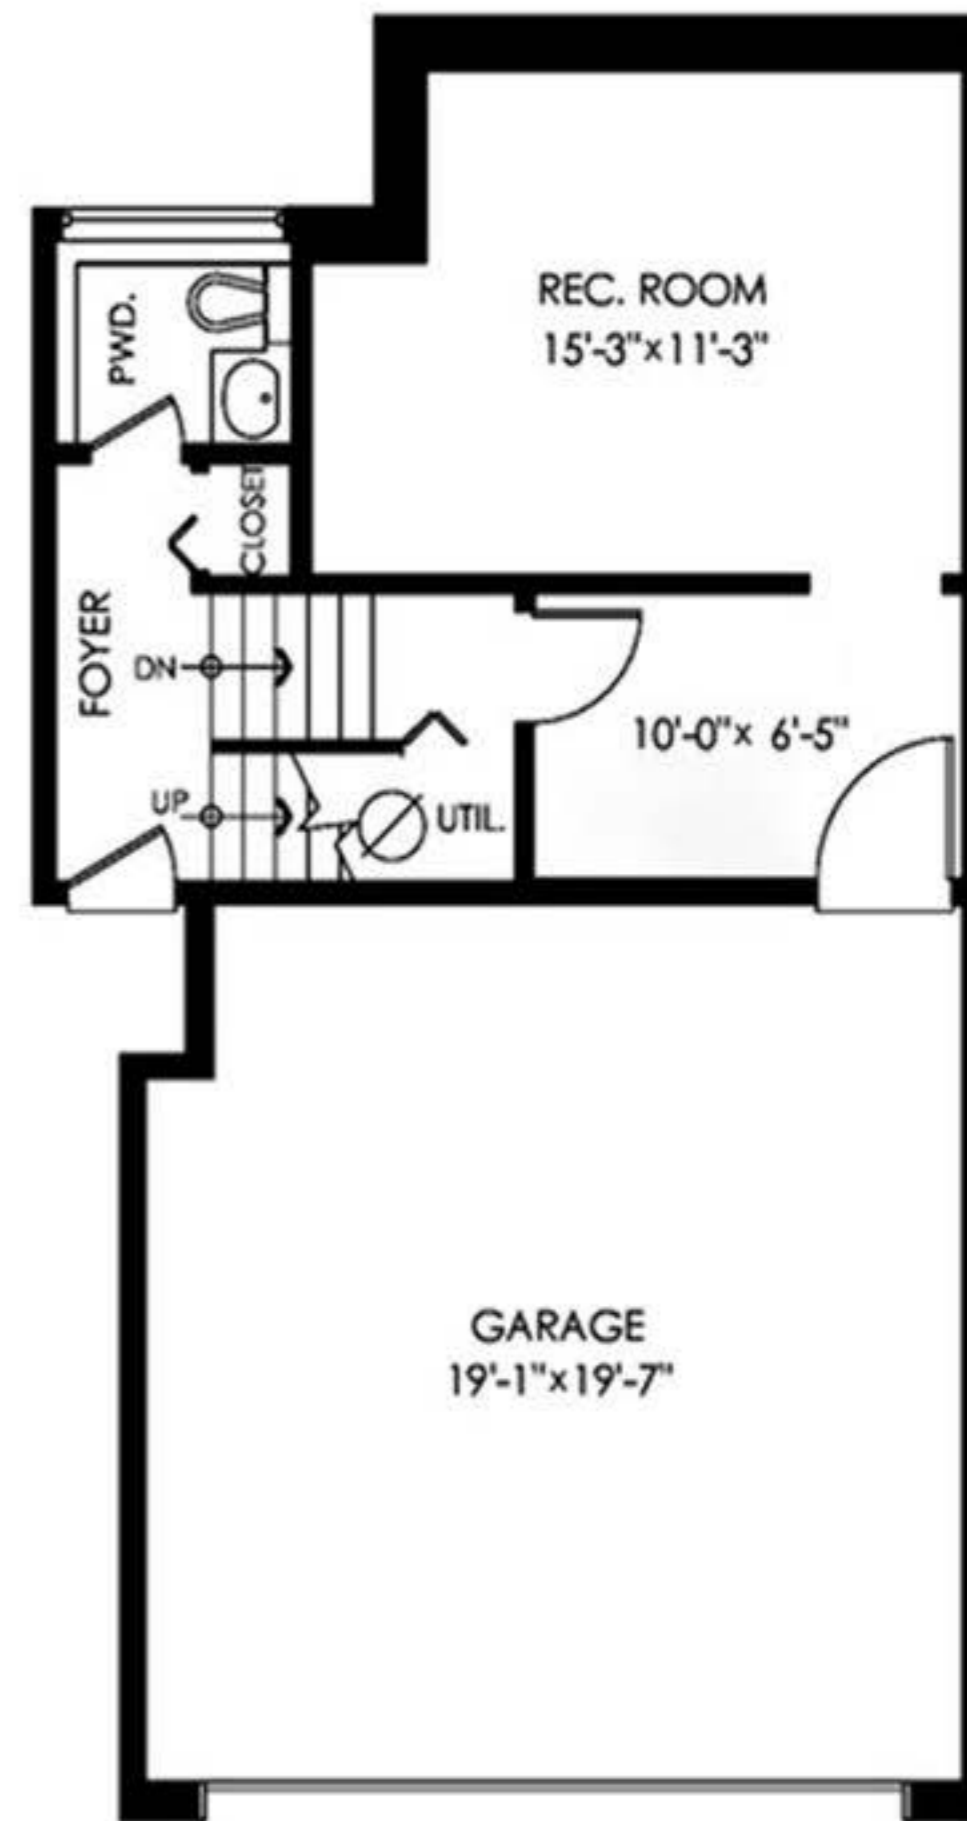

**Upper Floor Plan**

Floor Area: 749 sq.ft.  
Ceiling Height: 8'

**Main Floor Plan**

Floor Area: 666 sq.ft.  
Ceiling Height: 8'  
Storage Area: 62 sq.ft.

**Lower Floor Plan**

Floor Area: 404 sq.ft.  
Ceiling Height: 7'